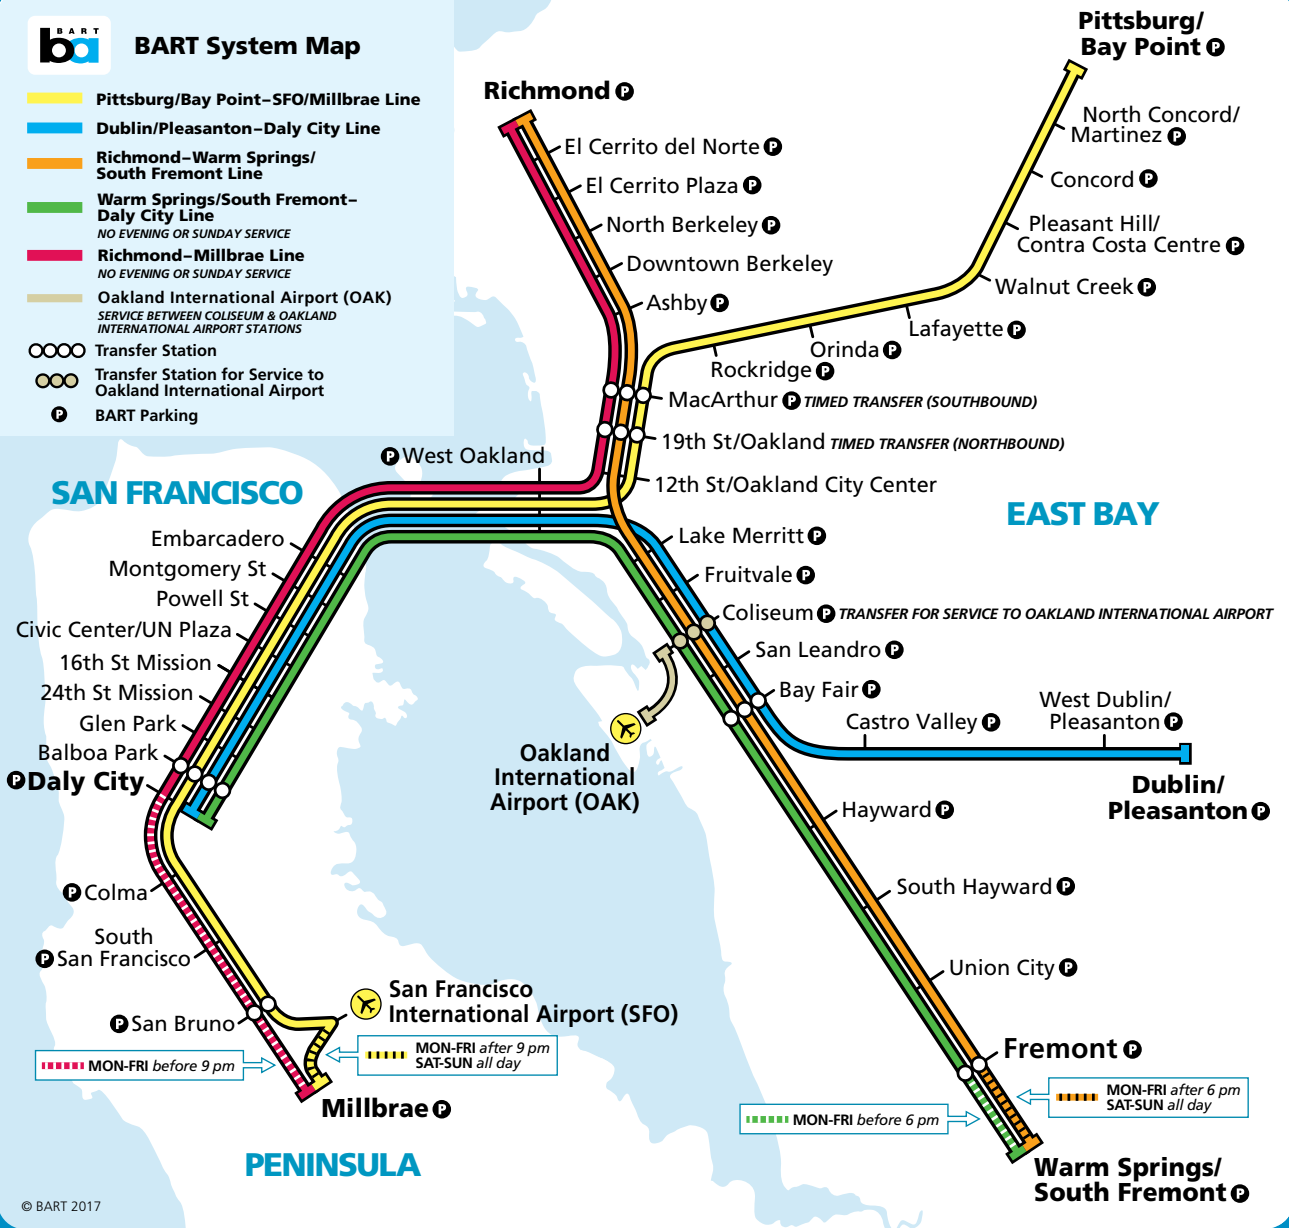

© BART 2017 02/17 200M

BART Fares and Schedules

INCLUDES NEW
SCHEDULE AND FARES FOR
WARM SPRINGS/SOUTH FREMONT

BART... and you're there.

BART System Map

- █ **Pittsburg/Bay Point–SFO/Millbrae Line**
- █ **Dublin/Pleasanton–Daly City Line**
- █ **Richmond–Warm Springs/South Fremont Line**
- █ **Warm Springs/South Fremont–Daly City Line**
NO EVENING OR SUNDAY SERVICE
- █ **Richmond–Millbrae Line**
NO EVENING OR SUNDAY SERVICE
- █ **Oakland International Airport (OAK)**
SERVICE BETWEEN COLISEUM & OAKLAND INTERNATIONAL AIRPORT STATIONS
- Transfer Station
- Transfer Station for Service to Oakland International Airport
- Ⓟ BART Parking

© BART 2017

Table of Contents

BART System Route Map Page 1

BART Fares Pages 2–3

Oakland International Airport Schedule Page 5

Weekday Schedule – All Routes Pages 4–15

Saturday Schedule – All Routes Pages 16–25